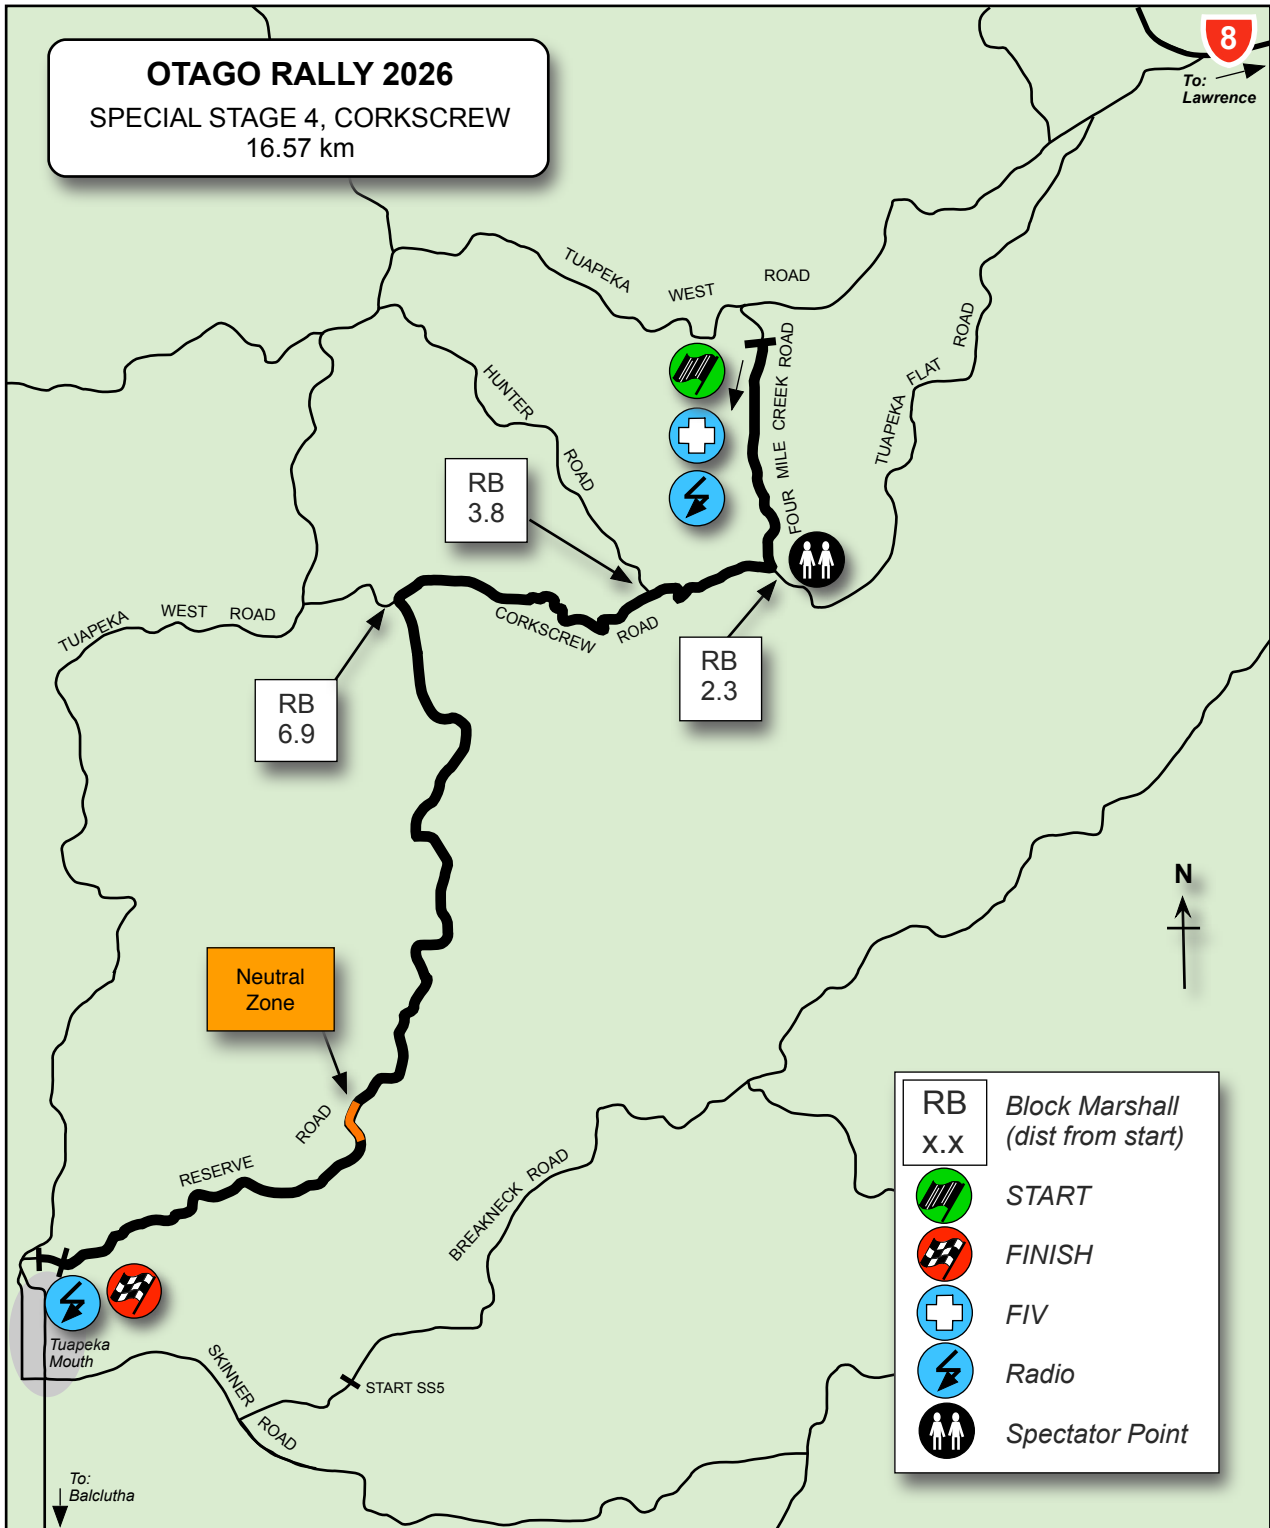

OTAGO RALLY 2026

SPECIAL STAGE 4, CORKSCREW
16.57 km

To: Lawrence

RB x.x	Block Marshall (dist from start)
	START
	FINISH
	FIV
	Radio
	Spectator Point